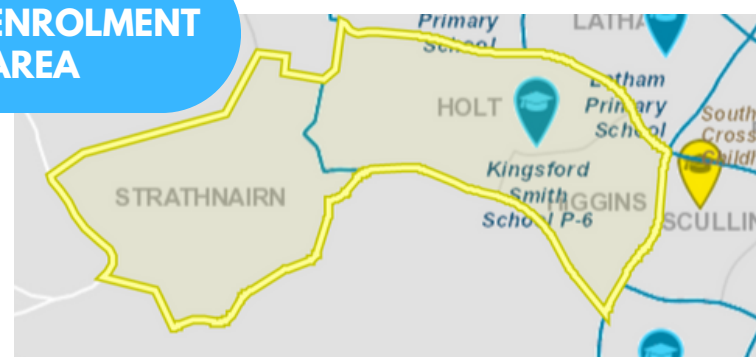

Our Values: *Harmony, Excellence, Respect & Optimism*

(02) 6142 3399

**Priority Enrolment Area:
Higgins, Holt & Strathnairn**

**100 Starke st,
Holt, ACT, 2615**

PRINCIPAL'S MESSAGE

Kingsford Smith school has many activities and vibrant learning opportunities occurring across the school all the time for our students regardless of their stage of learning. We have teaching expertise across our school in our languages program from preschool all the way up to our

secondary students, particularly focused on Mandarin. We have a specialist focus on Science, Technology, Engineering, Arts (Design) and Mathematics (STEAM) through specialist teachers across our school. Our school has a very strong arts program with a major focus being on the performing arts. We currently have five school bands, a separate primary and secondary choir who often perform as a combined school choir, as well as a number of specialist music teachers across the school. **Paul Branson, School principal**

KOORI PRESCHOOL

The Koori preschool program provides children who identify as Aboriginal and/or Torres Strait Islander to learn aspects of their culture through a play based program. Children participate in early literacy and numeracy learning as well as opportunities to develop oral language skills.

- Thursday and Friday and alternate Wednesdays (15 hours total per week)
- 8.45am to 2.45pm
- 3 to 5 year olds

PRIORITY ENROLMENT AREA

3 AND 4 YEAR OLD PRE-SCHOOL

Both preschool programs encourage children to explore different learning areas and build skills related to early literacy, while experiencing new routines and getting to know each other, the adults and the preschool.

Three year old preschool

- Operates on Monday and Tuesday
- 9am - 11.30am
- To enrol speak to the principal or deputy principal & must have a sibling at the school

Four year old preschool (2-3 classes):

- Monday, Tuesday & every other Wednesday
- Thursday, Friday & every other Wednesday

OUT OF SCHOOL HOURS CARE

The before and after school program is run by YWCA.

- It is open from 7.30am to 9am and 3pm to 6pm
- Available from preschool age
- Holiday program offered by YMCA