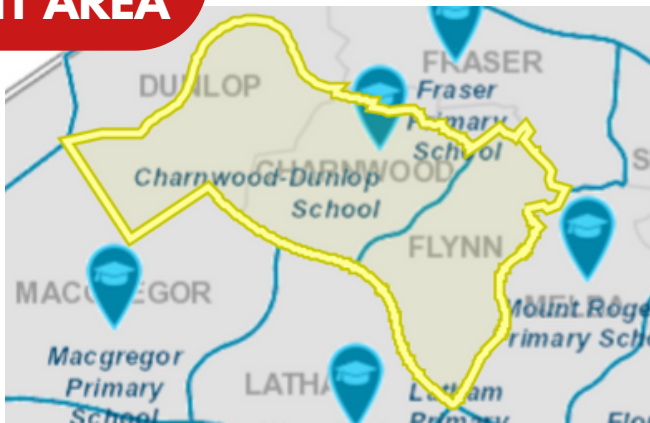

PRIORITY ENROLMENT AREA

OUT OF SCHOOL HOURS CARE

- The before and after school care program is run by CRCS. Contact 0408 449 173.
- Monday to Friday during school terms.
- Before School Care operates 7:30am to 8.55am.
- After School Care operates from 3.00 pm to 6.00 pm.

PRESCHOOL

Charnwood-Dunlop believe that families are the first and most important educators of children and that children learn best when strong partnerships are formed between families and educators, every day in our preschool you will see families of all cultures and backgrounds. Three classes:

- Two groups on Monday, Tuesday & alternate Wednesday, 8.45am to 2.45pm
- One group Thursday, Friday & alternate Wednesday

Three year old prechool:

- Thursday and Friday 8.45am to 2.45pm

ENROL NOW

Don't forget to enrol your child from April 26th

CONTACT

info@charnwoodps.act.edu.au
www.charnwoodps.act.edu.au

If you need help or have additional questions, please contact us at this centre, this school or the Education Directorate

02 6205 5429 education.enrolment@act.gov.au